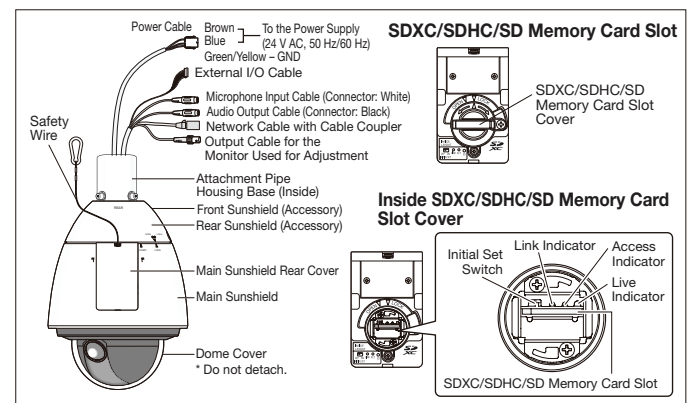

Part Names and Functions