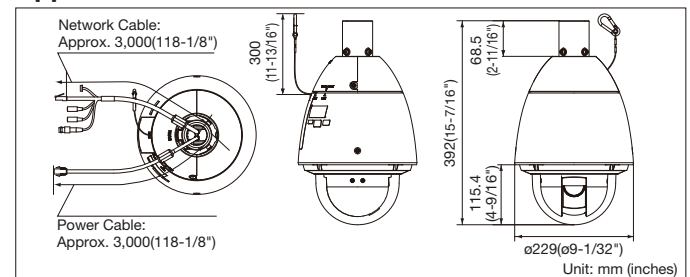

Appearance