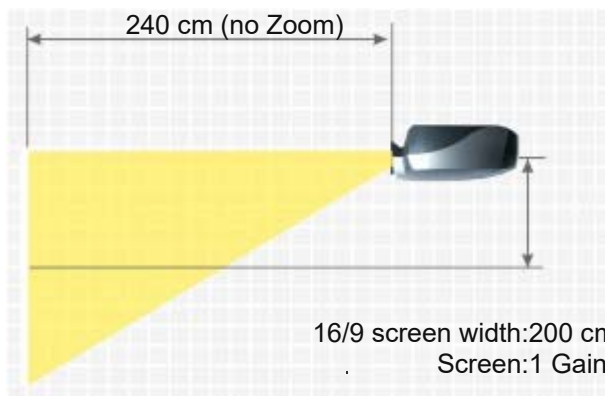

Zoom

No Zoom

Objective

-

Throw Ratio

1,2:1

Audio

2 x 10W Dolby Audio + DTS decoding

Connections 2x HDMI 2.1 in
Mini Jack Audio out
USB in
Ceiling Mounting Yes
Power -
Size WxHxD 203 x 241 x 236 mm (8"x9,5"x9,3") 11,55 L/dm³
Operating Noise 26dB

Weight 4,50 kg / 8,82 lbs.
Keystone -
Illumination -